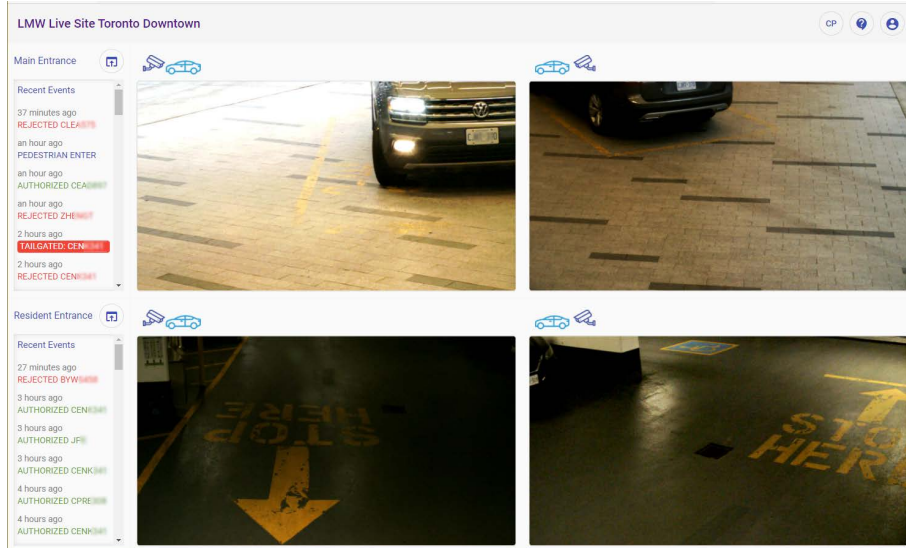

INTELLIGENT MONITORING SYSTEM

BE AWARE OF ALL VEHICLE & PEDESTRIAN ACTIVITY IN REAL TIME!

LocoMobi World's Licence Plate Recognition (LPR) is a fully scalable solution with a combination of innovative hardware and software products. **Introducing the industry's first true tailgating solution that detects, alerts, and identifies violators: The Added Awareness Console & Advanced Alerts.** The front desk console allows you to further monitor your property via a live video stream from the CondoPark system LPR cameras, augmented with the real-time status of all licence plate scans. The front desk is also notified when any vehicles are denied access, which allows them to take necessary action immediately. The **Awareness Advanced Alerts** uses an artificially intelligent engine to push real-time alerts to front desk personnel of all unauthorized and unusual behaviour at the garage doors such as vehicle tailgating and trespassing pedestrians. Property managers have the ability to customize and configure the alerts that best suit their needs of security, and give them peace of mind!

HIGHLIGHTS

-  **Real-time alerts:** Alerts are shown in the console in situations such as identifying unauthorized vehicles tailgating in, pedestrians trespassing through the garage, when drivers go over the property speed limit, and many more!
-  **Convenience & enhanced security:** Enables the front desk to monitor all vehicle behaviour, communicate in real time with residents, and if necessary, open the garage door manually via the console.
-  **System health & live support:** LocoMobi World support is automatically notified when the system detects abnormal patterns of vehicles being granted access manually.
-  **Reports:** Full audit reports with images that show each vehicle's method of entry ie. granted access via LPR, manual entry, or unauthorized access/tailgating.